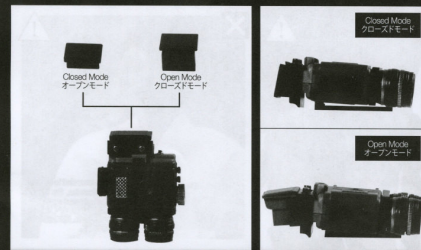

C. BINOCULARS マクロバイ/キュラーについて

Two modes of operation are provided for the binoculars. (The binoculars are included.)