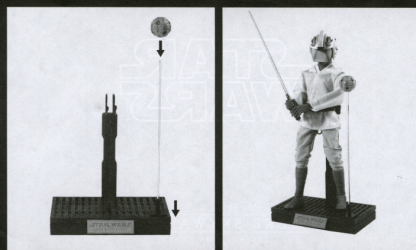

E. WEARING THE TRAINING HELMET 訓練用ヘルムについて