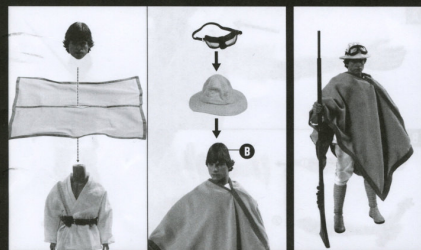

F. WEARING THE DESERT GEAR 水分抽出作業用コスチュームについて

Take off the head sculpt first in order to wear the poncho. (The head sculpt is included.)