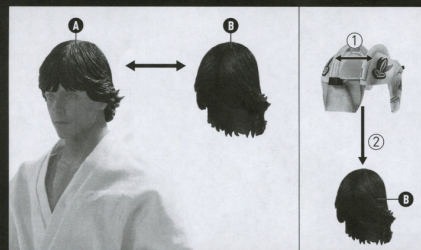

E. WEARING THE TRAINING HELMET 訓練用ヘルムについて