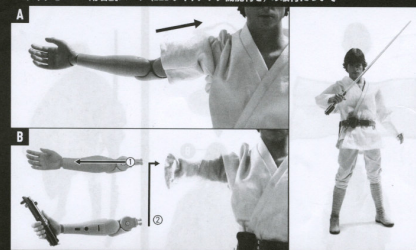

B. ATTACHING THE LED-LIGHT UP LIGHTSABER RIGHT ARM. ライトセーバー用右腕パーツ (LEDライトアップ機能付き) の取付について