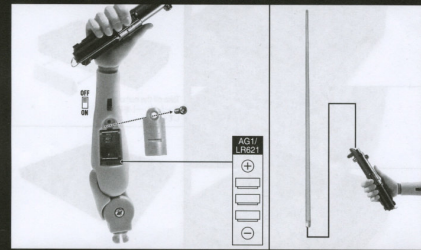

STAR WARS

MMS297
LUKE SKYWALKER
INSTRUCTION SHEET

CREATIVE PRODUCERS
HOWARD CHAN & JC HONG
PRODUCT DESIGNER
SHERMAN LI
HEAD ART DIRECTOR
JC HONG
HEAD PAINTER
JC HONG
HEAD SCULPTOR
KOJUN
ACCESSORIES SCULPTURE
MR YANG
COSTUME PRODUCT DESIGNER
MAY LEUNG
FIGURE ART DIRECTOR
JC HONG
PACKAGE DESIGNERS
DIXON CHAN & MONSTER JR.
PHOTOGRAPHY DIRECTORS
KAKIN TT & MONSTER JR.
PRODUCTION CONTROLLERS
SHERMAN LI & JAMIE LO

A. LED-LIGHT UP LIGHT SABER RIGHT ARM ライトセーバー用右腕パーツ (LEDライトアップ機能付き) について