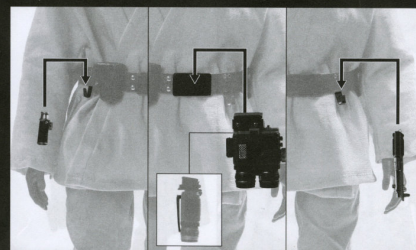

D. EQUIPPING THE BELT ヘルムについて