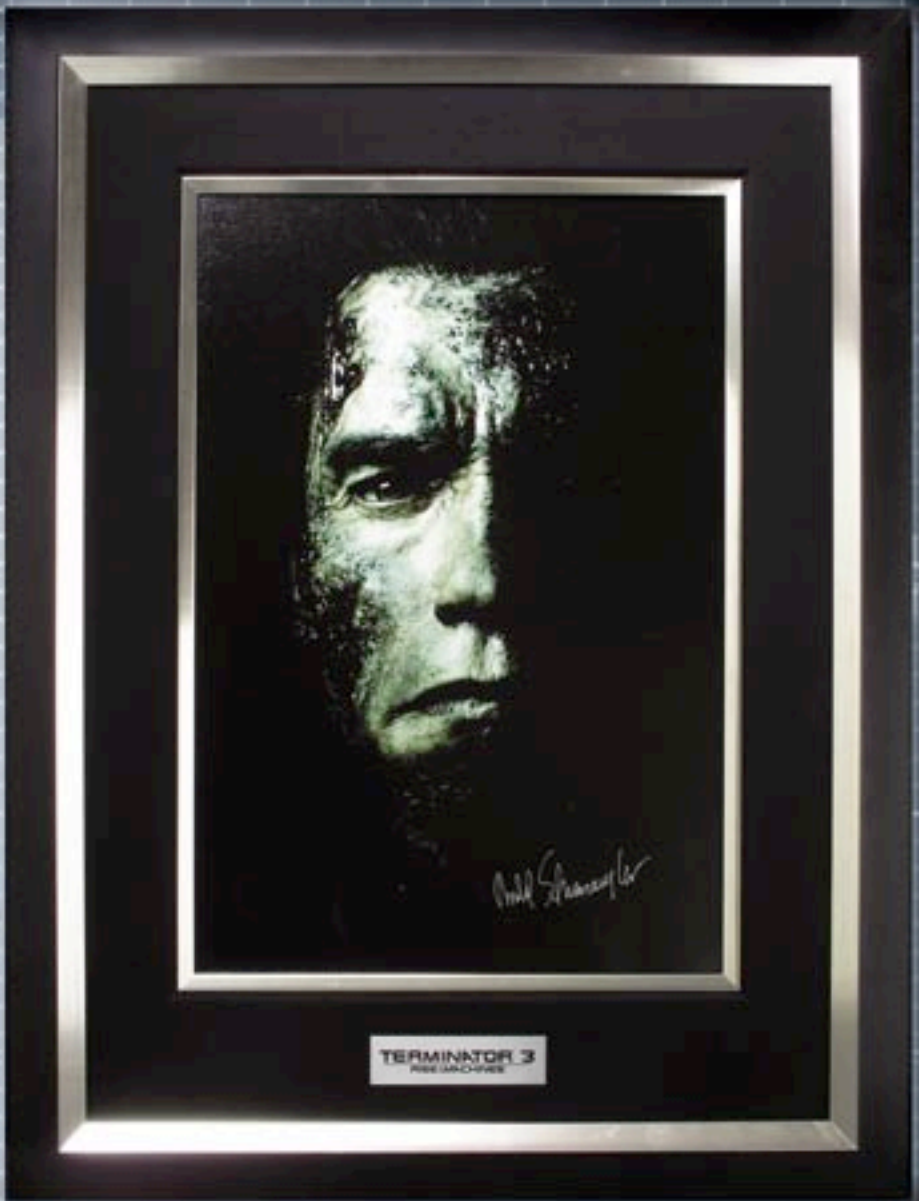

T3™ Art Print

This is the most striking piece of Terminator art ever brought to market. The acclaimed photographer Robert Zuckerman has expertly captured the iconic image of Arnold Schwarzenegger as the Terminator robot. This 500 piece limited edition fine art print measures 17" x 25". It is an offset lithograph printed on heavy weight acid-free archival paper and then individually hand-signed by Schwarzenegger. The piece is then double framed to museum quality standards using a black wood finish and silver metal foil frame with acid-free linen that perfectly complements the print. The piece includes a special screened metal plate with the Terminator 3 logo. The final framed collectible measures an impressive 28"W x 36"H and includes an individually numbered Certificate of Authenticity.

Item # 8302 ..... $450.

TERMINATOR 3

RISE OF THE MACHINES™

A decade has passed since John Connor (NICK STAHL) helped prevent Judgment Day and save mankind from mass destruction. Now Connor lives "off the grid" - no home, no credit cards, no cell phone. No record of his existence. No way he can be traced by Skynet - the highly developed network of machines that once tried to kill him and wage war on humanity. Until...

... out of the shadows of the future steps the T-X™, a Terminatrix™ (KRISTANNA LOKEN), Skynet's most sophisticated cyborg killing machine.

Now Connor's only hope for survival is the Terminator® (ARNOLD SCHWARZENEGGER). Together, they must triumph over the technologically superior T-X™ and forestall the looming threat of Judgment Day...