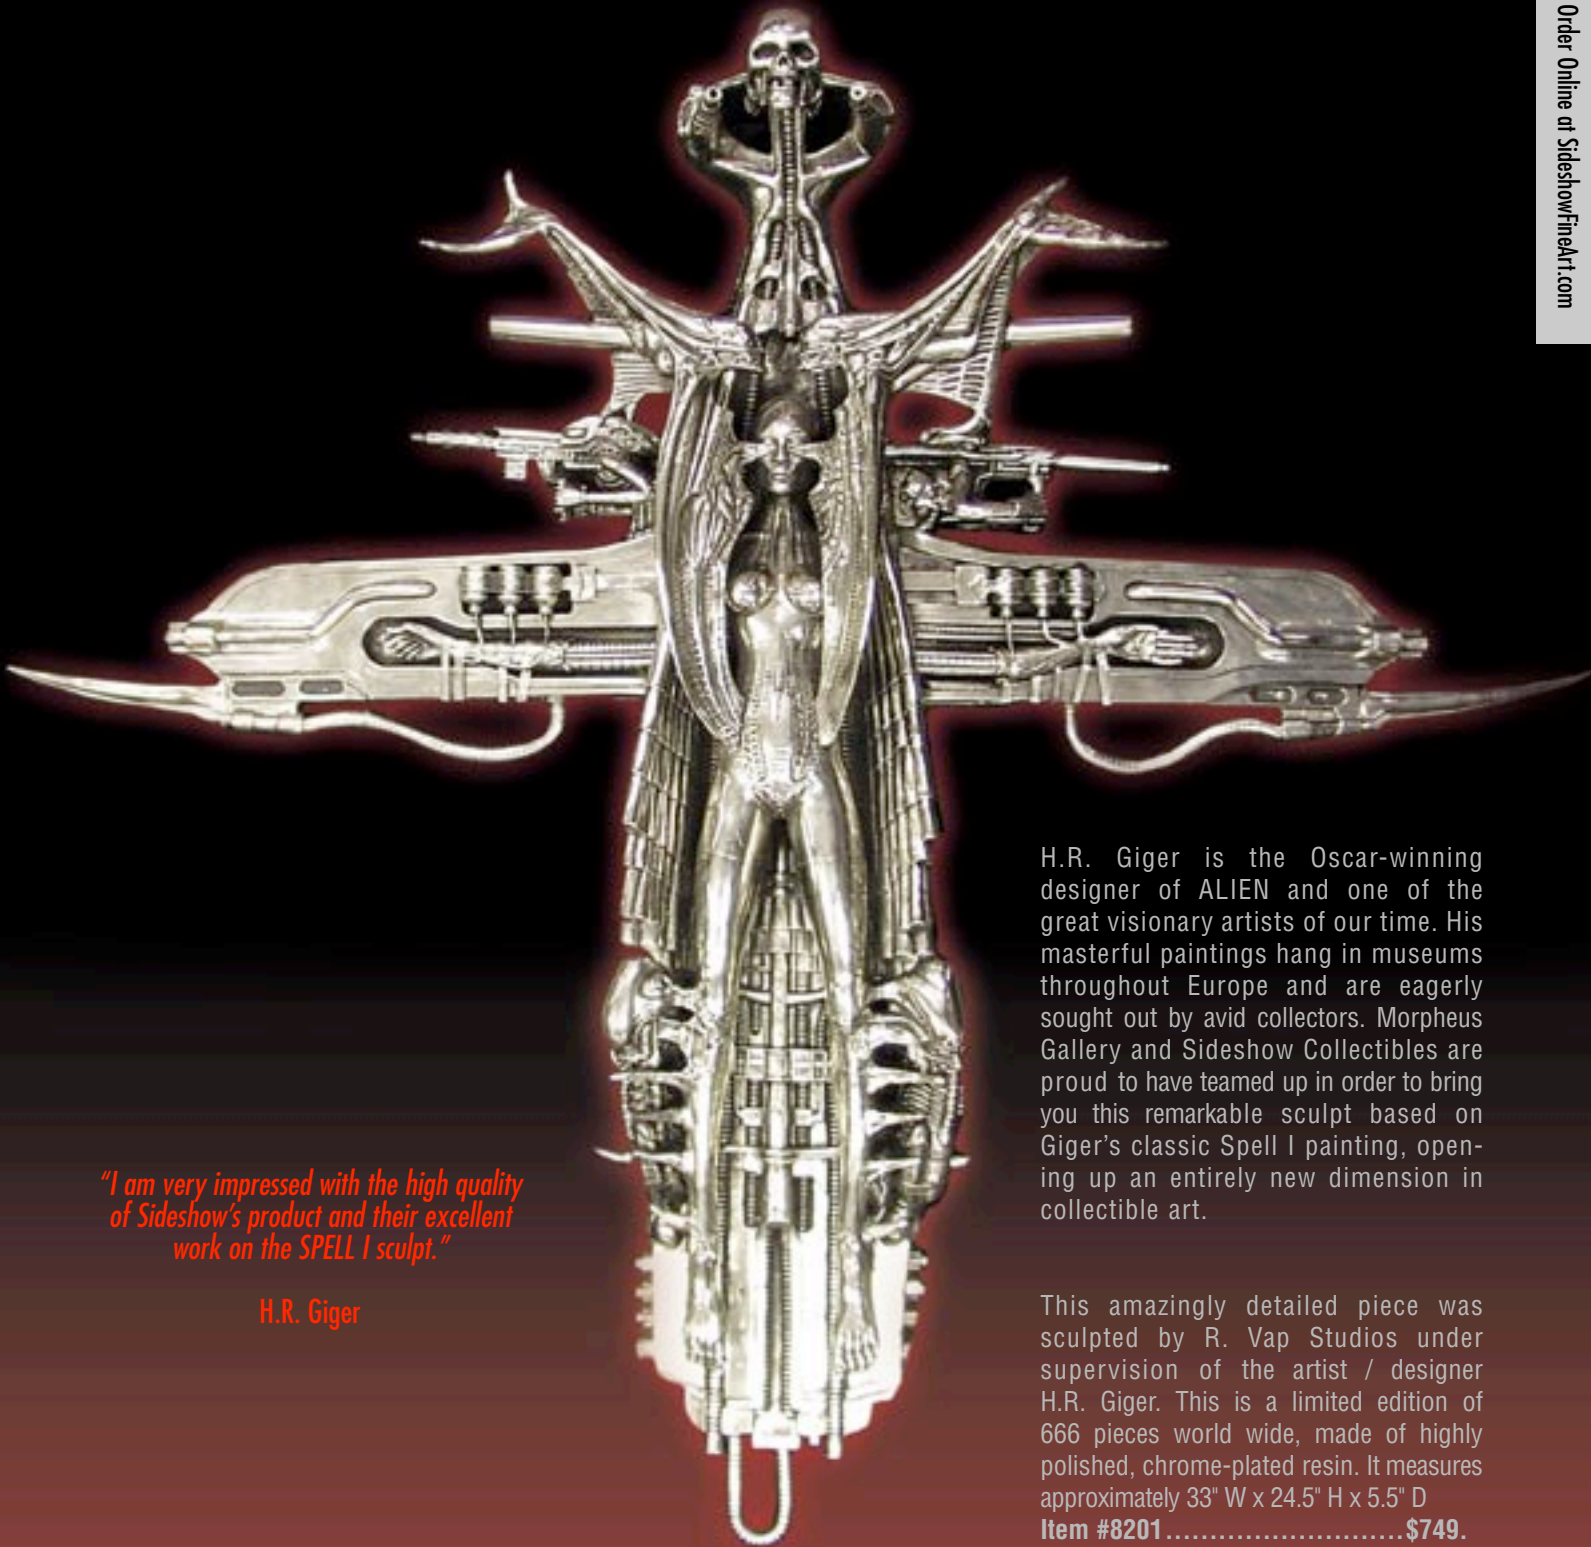

Limited Edition of 100
 Item # 5712 \$295.

SPELL · I

Based on the Painting by
H.R. Giger

"I am very impressed with the high quality of Sideshow's product and their excellent work on the SPELL I sculpt."

H.R. Giger