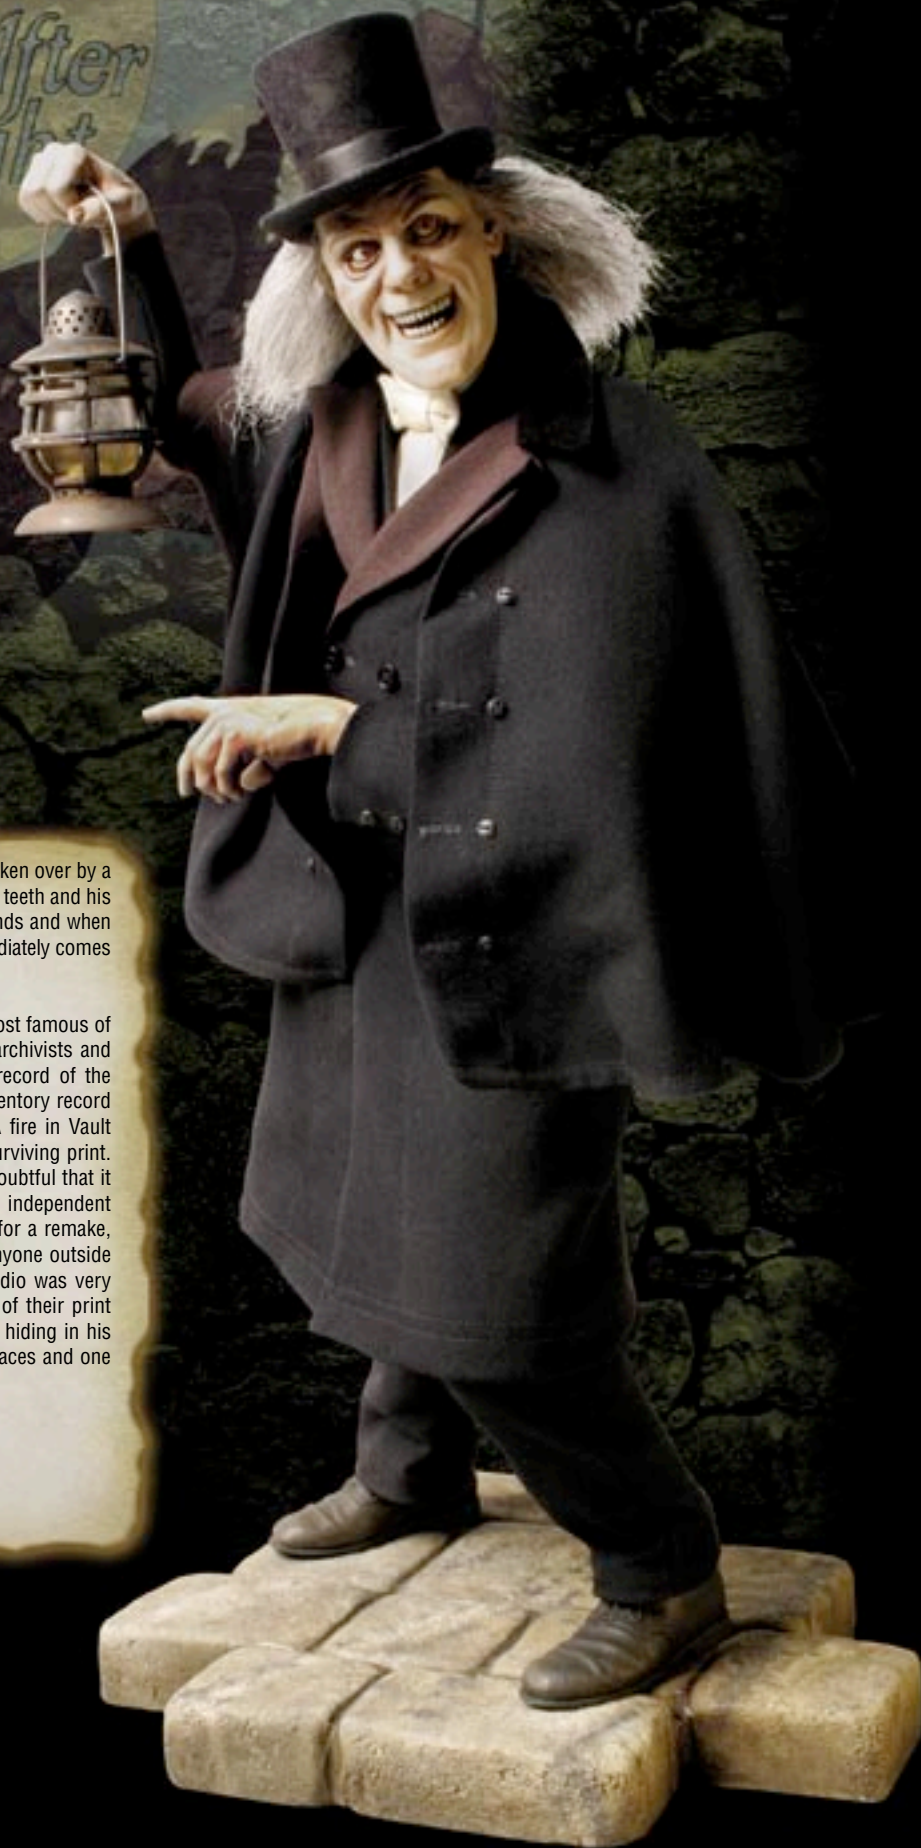

Five years after the death of Roger Balfour, his home is taken over by a sinister looking pair, a monstrous man with large pointed teeth and his young female companion. Their arrival reopens old wounds and when Balfour's body disappears from its tomb, the couple immediately comes under suspicion. But are they all they seem to be?

LONDON AFTER MIDNIGHT is a lost film, perhaps the most famous of all missing films, and it has become the Holy Grail of archivists and film collectors throughout the world. The last known record of the film existence was in the mid-1950's. An MGM vault inventory record from 1955 shows the print being stored in Vault #7. A fire in Vault #7 in the 1960s is believed to have destroyed the last surviving print. With all the publicity the missing film has received, it is doubtful that it resides in a foreign archive. The film was never sold to independent distributors, nor were the rights sold to another studio for a remake, so prints of the film would not have been available to anyone outside of MGM. Unlike many independent distributors, the studio was very diligent about collecting prints after the completion of their print run. It is doubtful that a retired projectionist has a copy hiding in his attic. Still, films have a habit of turning up in peculiar places and one can always be hopeful.

A. Lon Chaney in London After Midnight

Limited Edition

Shipping 4th Quarter '04

Item # 7109 .....$225.