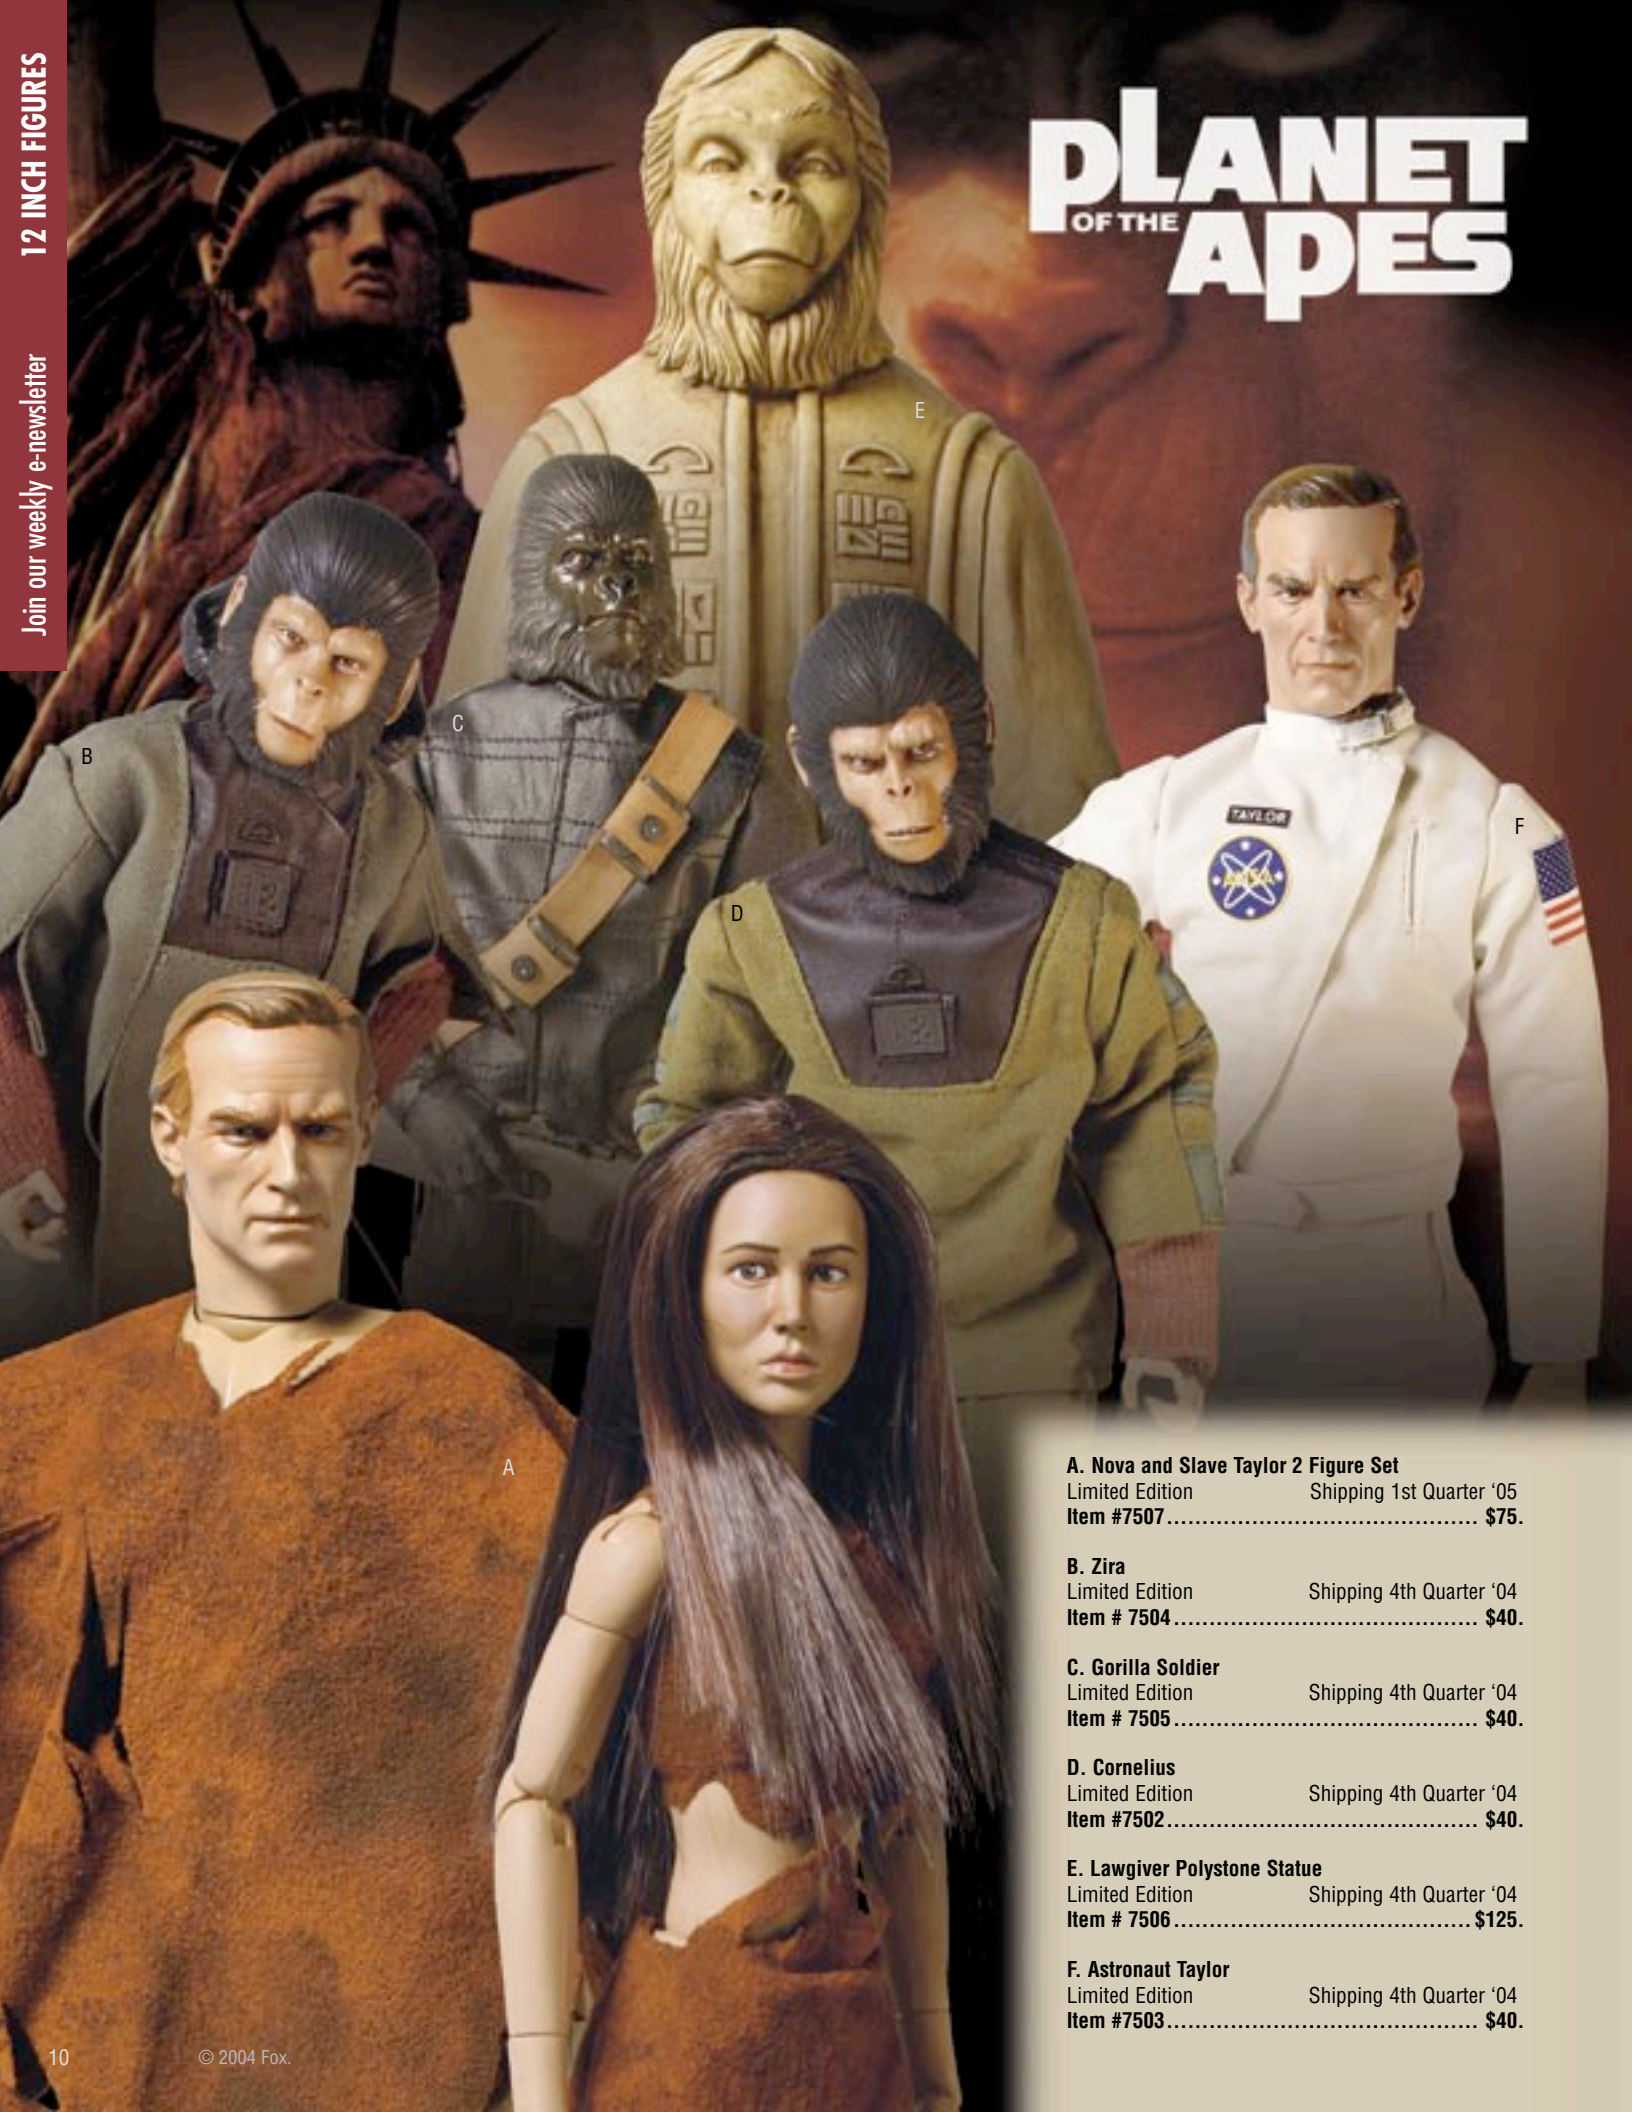

PLANET OF THE APES

A. Nova and Slave Taylor 2 Figure Set
Limited Edition Shipping 1st Quarter '05
Item #7507 ..... $75.

B. Zira
Limited Edition Shipping 4th Quarter '04
Item # 7504 ..... $40.

C. Gorilla Soldier
Limited Edition Shipping 4th Quarter '04
Item # 7505 ..... $40.

D. Cornelius
Limited Edition Shipping 4th Quarter '04
Item #7502 ..... $40.

E. Lawgiver Polystone Statue
Limited Edition Shipping 4th Quarter '04
Item # 7506 ..... $125.

F. Astronaut Taylor
Limited Edition Shipping 4th Quarter '04
Item #7503 ..... $40.