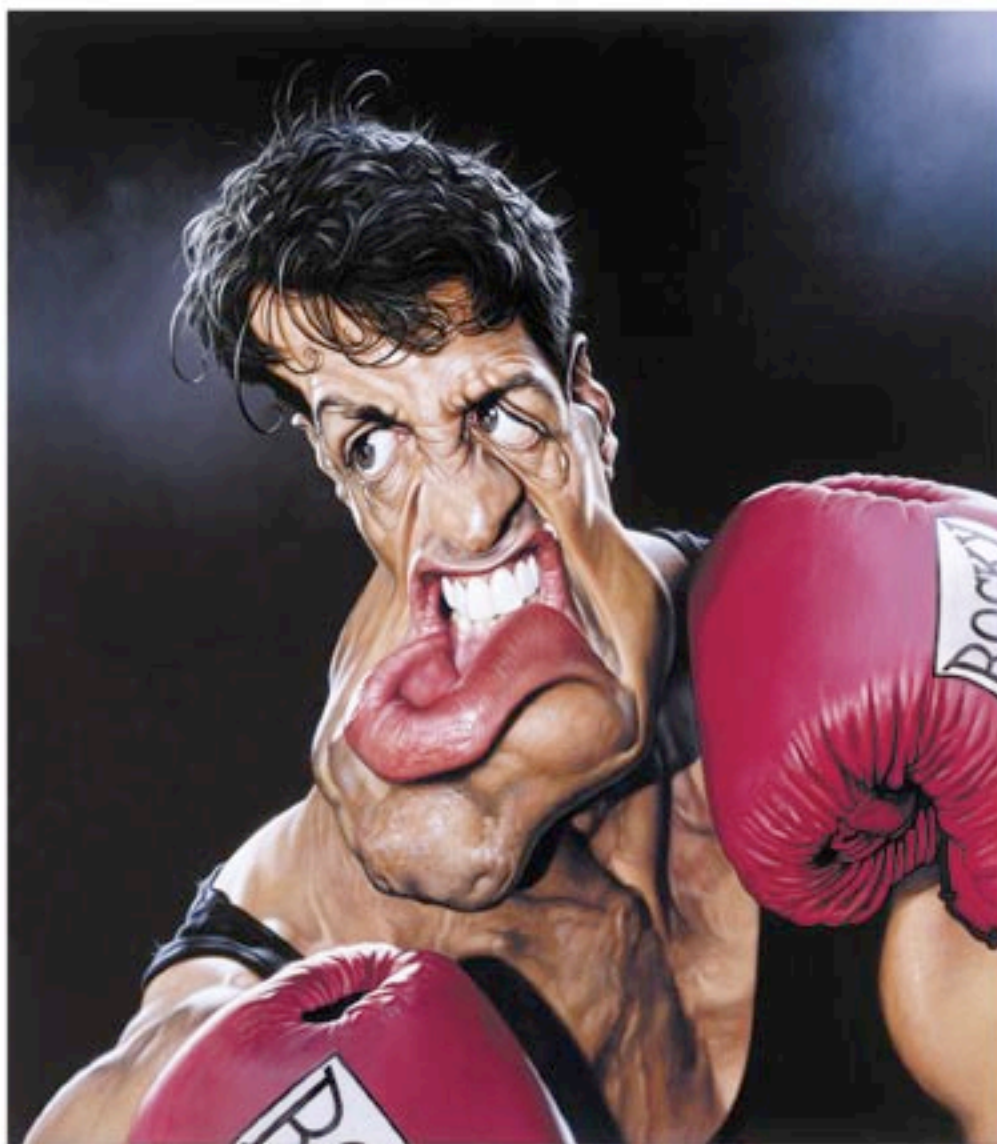

Sylvester Stallone

Rocky 4/1/00

“Krüger has done a brilliant job of capturing the energy and ferocity of *Rocky*.” - *Sylvester Stallone*

“I have always admired Sylvester Stallone,” said the artist Sebastian Krüger. “The way he fought for his role in *Rocky* was inspirational to me and a lot of other people. In addition to *Rocky*, *First Blood* was also very impressive to me as a young man, and then later, *Copland*. He is a very fine actor and has a great sense of humor. I really enjoyed our first meeting which occurred here in Germany. It’s a real thrill for me to work with

Sly on this project. Interacting with the actual subject of my art is a new experience for me and I am really enjoying this new energy.

“I began the Sly painting by first making rough sketches, based on some very good photos of Stallone. I studied his facial features carefully before I painted him in the manner I did. When they see my painting, many people maintain that I use an airbrush, but they are completely

wrong! The only ‘airbrush’ used for my art is my toothbrush.

“Among my influences have always been the great portrait painters of the past, and I consider myself rather traditional in that respect. I studied the works of Van Gogh, Picasso, Norman Rockwell, Francis Bacon, and then the Disney artists. That’s not so odd a mix as you might at first think.”

- *Sebastian Krüger*