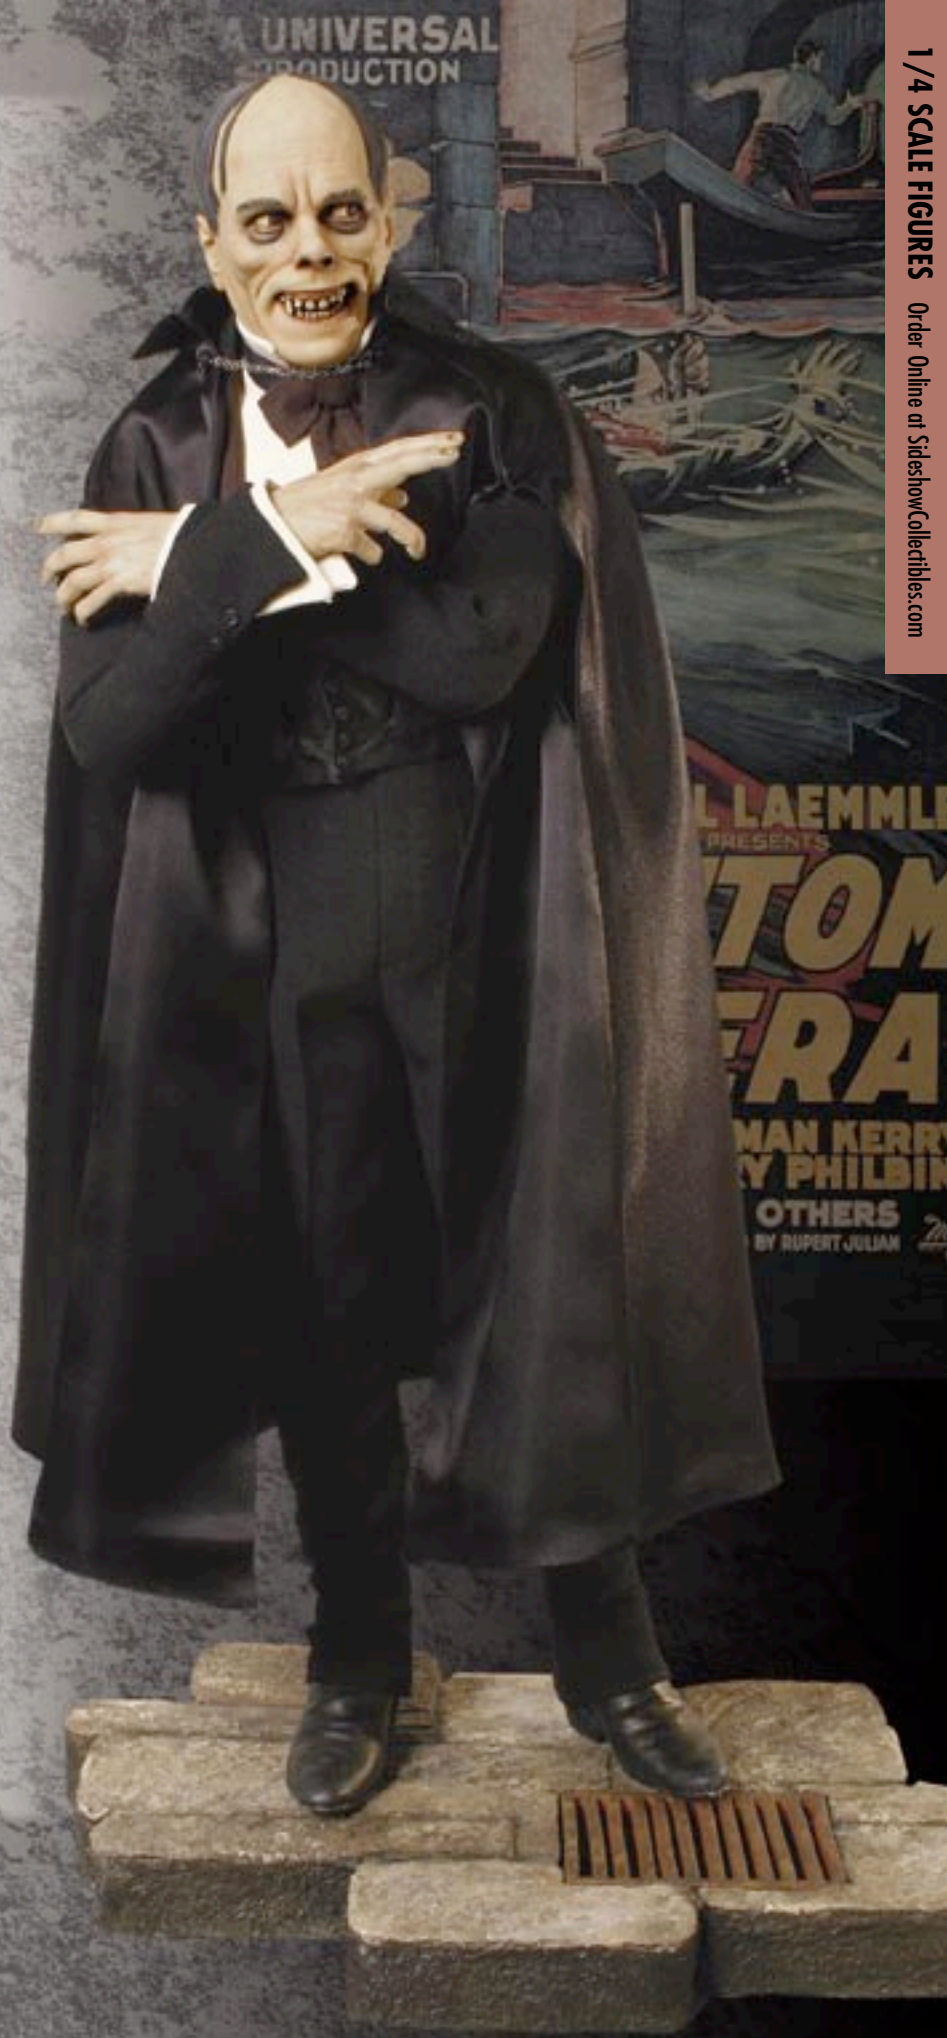

Within the development process, our Production team will work closely with film directors, archivists and movie studios to create film accurate costuming and accessories for each film character we recreate. Studios often provide actual costumes, props and other reference material to our team who then expertly craft miniature versions of the items. When original costumes are not available, Sideshow relies upon the expert talents of high-end clothing designers to create the cutting patterns and production samples for each figure. The figures are then properly dressed and outfitted with their accessories to become the complete 1/4 scale figure.

Sideshow's creative team has applied their varied talents to make film accurate collectibles that are truly works of art. This means that discerning collectors around the world will be able to enjoy the highest end of figure collecting. We are excited to expand this category with new figures from each of our latest licenses: Star Wars, Marvel, and T2, as well as expand our offerings from our current licenses such as Universal Monsters, Van Helsing, James Bond, and the most notable characters from New Line Cinema's horror films.

Lon Chaney as The Phantom of the Opera
Limited Edition
Shipping 1st Quarter '05
Item # 7111 ..... $225.