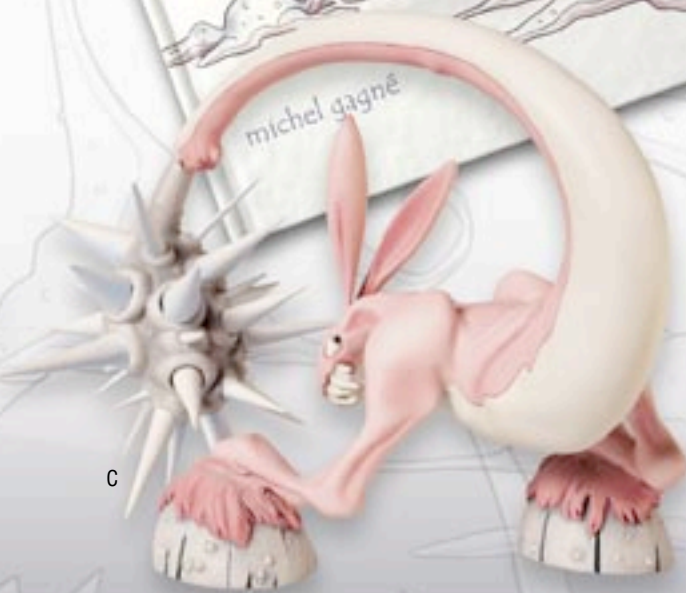

Michel Gagné's
Insanely Twisted Rabbits™

ABOUT THE ARTIST

Michel Gagné was born in Quebec, Canada, in 1965. He studied animation at Sheridan College School of Visual Arts in Ontario, Canada.

In 1985, he began creating a highly successful career drawing characters and special effects for animated and live-action feature films. Gagné's work has appeared in films such as *The Iron Giant*, *Osmosis Jones*, *Space Jam*, *All Dogs Go To Heaven*, *An American Tail*, and numerous others. Michel was honored by the International Animated Film Society, ASIFA-Hollywood, and with four Annie Award nominations.

The creator made the jump to print in 1998 with the critically acclaimed *A Search for Meaning: The Story of Rex*. The Gagné library has expanded to include *The Mystery of He*, *The Great Shadow Migration*, *The Bird, the Spider and the Octopus*, *Frenzied Fauna*, *Zed: Volume One*, *The Towers of Numar*, and the highly popular *Insanely Twisted Rabbits*. He was recently given carte blanche to write and illustrate a 40-page *Batman* story for DC Comics. The bizarre and highly controversial story was serialized in *Detective Comics*, resulting in a wild and varied response from the readership.

In addition to his film and publishing work, Michel has experimented in a variety of media including sculptures, paintings and mixed medias. His work continues to be exhibited in galleries.

A. Scarab Rabbit

Limited Edition

We are proud to announce the second polystone figure in a series of collectibles based on Gagné's book, *Insanely Twisted Rabbits*. This piece is anticipated to be just as popular as the *Demon Dog Rabbit* release. With its big teeth and eyes, this collectible is sure to be a twisted show piece! Approx. 6" H x 6.25" W

Item # 7903 ..... $ 40.

B. Insanely Twisted Rabbits Book

Don't miss out on one of the most popular books in the collection of Michel Gagné! This 40-page book is a compilation of outrageous and wicked interpretations of a pet rabbit owned by a friend of the artist. The book is an excellent reminder that there is always more than one way to do something!

Item # 7900 ..... $14.95

C. Spike Tail Rabbit

Limited Edition

Shipping 2nd Quarter '05

Approx. 6" H x 7.75" W

Item # 7911 ..... $50.

D. Demon Dog Rabbit

SOLD OUT

Limited Edition

This piece is based on the outrageous art of Michel Gagné from his book, *Insanely Twisted Rabbits*. This polystone collectible is hand finished and painted to the highest standards, and comes with a textured base that features the logo, edition size and artist's signature.

Approx. 3.75" H x 7.25" W

Item # 7901 ..... $40.